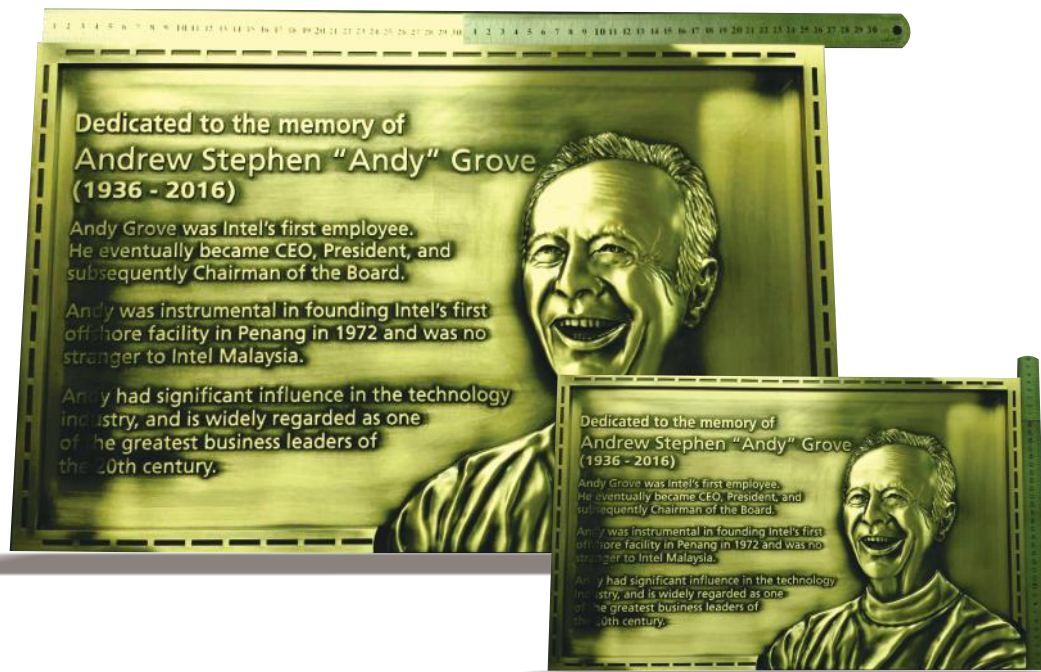

PL46

PL47

PL43

FRAME AWARD WITH 3D EFFECT MOTIF GOLD / SILVER / BRONZE

CUSTOM MADE FULL COLOR PHOTO FRAME / SOUVENIR

CUSTOM MADE 3D BRONZE SIGNAGE PLAQUE & SOUVENIR

The highest size can supply 58cm in antique bronze brass material