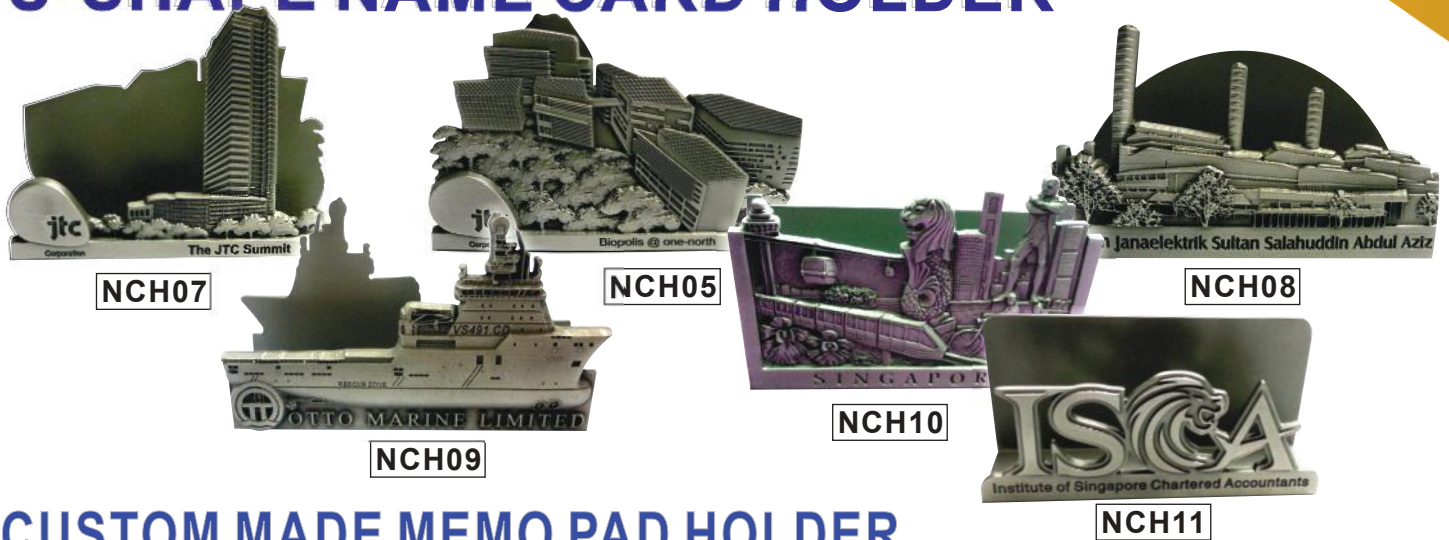

NCH 11

NCH 09

CUSTOM MADE PEWTER U-SHAPE NAME CARD HOLDER

CUSTOM MADE MEMO PAD HOLDER

CUSTOM MADE WOODEN PEN HOLDER

NAME CARD & PEN HOLDER

PERSONALISE NAME PLATE
ON WOODEN BASE

STH01